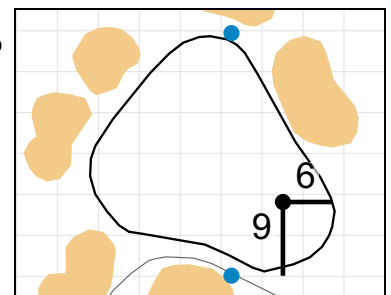

Green Depth
41

15

Green Depth
38

4

Green Depth
33

10

Green Depth
36

16

Green Depth
24

5

Green Depth
29

11

Green Depth
33

17

Green Depth
38

6

Green Depth
28

12

Green Depth
39

18

Green Depth
30

U.S. Women's Amateur Four-Ball

El Caballero Country Club

Each side of a complete square on the green represents 5 yards. / Blue dots represent green front and back.