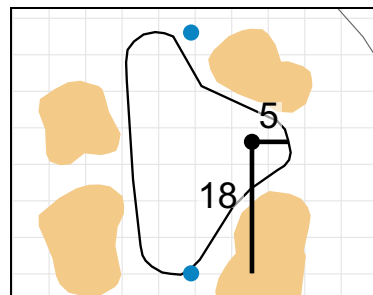

Stroke Play Round 1 - Saturday, April 28th, 2018 **USGA**[®]

1

Green Depth
32

7

Green Depth
30

13

Green Depth
23

2

Green Depth
41

15

Green Depth
38

4

Green Depth
33

10

Green Depth
36

16

Green Depth
24

5

Green Depth
29

11

Green Depth
33

17

Green Depth
38

6

Green Depth
28

12

Green Depth
39

18

Green Depth
30

U.S. Women's Amateur Four-Ball

El Caballero Country Club

Each side of a complete square on the green represents 5 yards. / Blue dots represent green front and back.