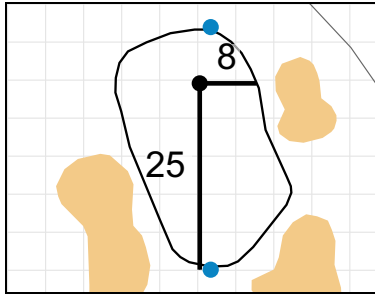

Stroke Play Round 1 - Saturday, April 28th, 2018 **USGA**[®]

1

Green Depth
32

7

Green Depth
30

13

Green Depth
23

2

Green Depth
37

8

Green Depth
34

14

Green Depth
43

3

Green Depth
26

9

Green Depth
41

15

Green Depth
38

4

Green Depth
33

10

Green Depth
36

16

Green Depth
28

12

Green Depth
39

18

Green Depth
30

U.S. Women's Amateur Four-Ball

El Caballero Country Club

Each side of a complete square on the green represents 5 yards. / Blue dots represent green front and back.