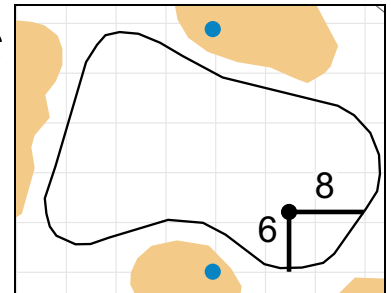

Green Depth
37

8

Green Depth
34

14

Green Depth
43

3

Green Depth
26

9

Green Depth
41

15

Green Depth
38

4

Green Depth
33

10

Green Depth
36

16

Green Depth
24

5

Green Depth
29

11

Green Depth
33

17

Green Depth
38

6

Green Depth
28

12

Green Depth
39

18

Green Depth
30

U.S. Women's Amateur Four-Ball

El Caballero Country Club

Each side of a complete square on the green represents 5 yards. / Blue dots represent green front and back.