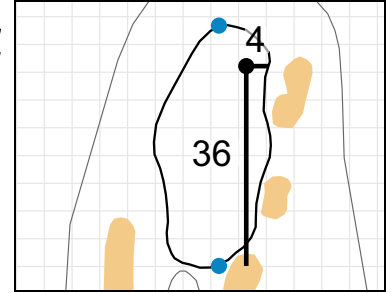

Stroke Play Round 1 - Saturday, April 28th, 2018 **USGA**[®]

1

Green Depth
32

7

Green Depth
30

13

Green Depth
23

2

Green Depth
37

8

Green Depth
34

14

Green Depth
43

3

Green Depth
26

9

Green Depth
28

12

Green Depth
39

18

Green Depth
30

U.S. Women's Amateur Four-Ball

El Caballero Country Club

Each side of a complete square on the green represents 5 yards. / Blue dots represent green front and back.