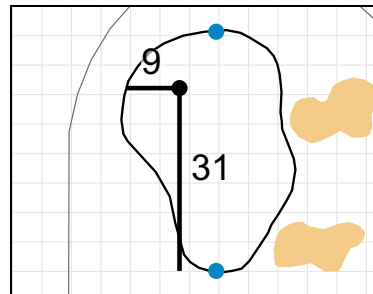

Stroke Play Round 1 - Saturday, April 28th, 2018 **USGA**[®]

1

Green Depth
32

7

Green Depth
30

13

Green Depth
23

2

Green Depth
37

8

Green Depth
34

14

Green Depth
43

3

Green Depth
26

9

Green Depth
41

15

Green Depth
38

4

Green Depth
33

10

Green Depth
36

16

Green Depth
28

12

Green Depth
39

18

Green Depth
30

U.S. Women's Amateur Four-Ball

El Caballero Country Club

Each side of a complete square on the green represents 5 yards. / Blue dots represent green front and back.