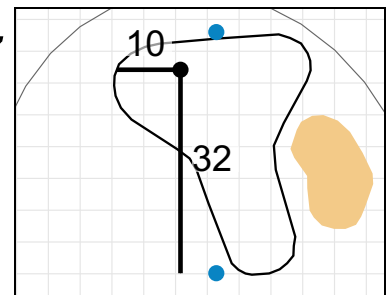

Green Depth
41

15

Green Depth
38

4

Green Depth
33

10

Green Depth
36

16

Green Depth
24

5

Green Depth
29

11

Green Depth
33

17

Green Depth
38

6

Green Depth
28

12

Green Depth
39

18

Green Depth
30

U.S. Women's Amateur Four-Ball

El Caballero Country Club

Each side of a complete square on the green represents 5 yards. / Blue dots represent green front and back.