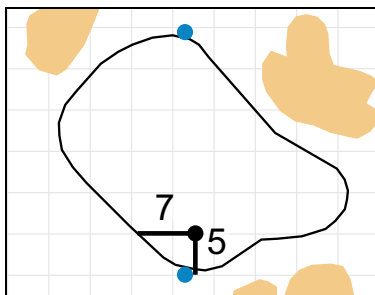

Green Depth
41

15

Green Depth
38

4

Green Depth
33

10

Green Depth
36

16

Green Depth
24

5

Green Depth
29

11

Green Depth
33

17

Green Depth
38

6

Green Depth
28

12

Green Depth
39

18

Green Depth
30

U.S. Women's Amateur Four-Ball

El Caballero Country Club

Each side of a complete square on the green represents 5 yards. / Blue dots represent green front and back.