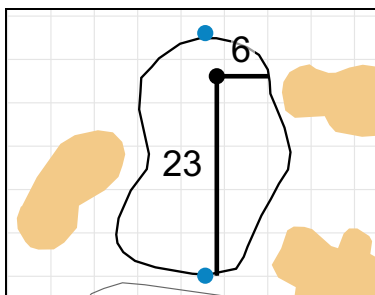

Green Depth
41

15

Green Depth
38

4

Green Depth
33

10

Green Depth
36

16

Green Depth
24

5

Green Depth
29

11

Green Depth
33

17

Green Depth
38

6

Green Depth
28

12

Green Depth
39

18

Green Depth
30

U.S. Women's Amateur Four-Ball

El Caballero Country Club

Each side of a complete square on the green represents 5 yards. / Blue dots represent green front and back.