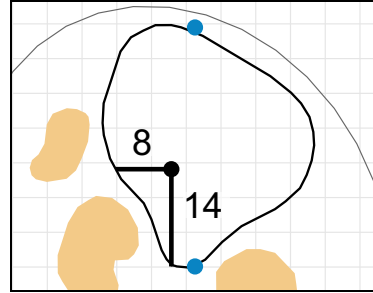

Stroke Play Round 1 - Saturday, April 28th, 2018 **USGA**[®]

1

Green Depth
32

7

Green Depth
30

13

Green Depth
23

2

Green Depth
37

8

Green Depth
34

14

Green Depth
43

3

Green Depth
26

9

Green Depth
41

15

Green Depth
38

4

Green Depth
33

10

Green Depth
36

16

Green Depth
28

12

Green Depth
39

18

Green Depth
30

U.S. Women's Amateur Four-Ball

El Caballero Country Club

Each side of a complete square on the green represents 5 yards. / Blue dots represent green front and back.