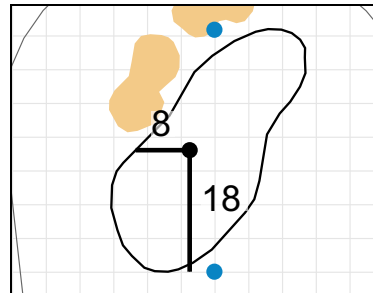

Green Depth
37

8

Green Depth
34

14

Green Depth
43

3

Green Depth
26

9

Green Depth
41

15

Green Depth
38

4

Green Depth
33

10

Green Depth
36

16

Green Depth
24

5

Green Depth
29

11

Green Depth
33

17

Green Depth
38

6

Green Depth
28

12

Green Depth
39

18

Green Depth
30

U.S. Women's Amateur Four-Ball

El Caballero Country Club

Each side of a complete square on the green represents 5 yards. / Blue dots represent green front and back.