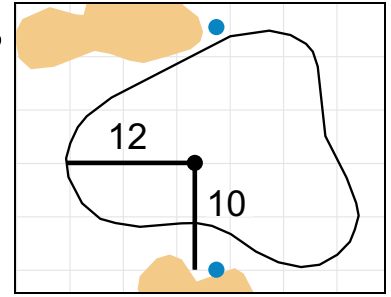

Stroke Play Round 1 - Saturday, April 28th, 2018 **USGA**[®]

1

Green Depth
32

7

Green Depth
30

13

Green Depth
23

2

Green Depth
37

8

Green Depth
34

14

Green Depth
43

3

Green Depth
26

9

Green Depth
41

15

Green Depth
38

4

Green Depth
33

10

Green Depth
36

16

Green Depth
28

12

Green Depth
39

18

Green Depth
30

U.S. Women's Amateur Four-Ball

El Caballero Country Club

Each side of a complete square on the green represents 5 yards. / Blue dots represent green front and back.