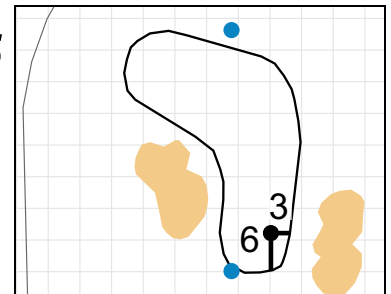

Stroke Play Round 1 - Saturday, April 28th, 2018 **USGA**[®]

1

Green Depth
32

7

Green Depth
30

13

Green Depth
23

2

Green Depth
37

8

Green Depth
34

14

Green Depth
43

3

Green Depth
26

9

Green Depth
41

15

Green Depth
38

4

Green Depth
33

10

Green Depth
36

16

Green Depth
28

12

Green Depth
39

18

Green Depth
30

U.S. Women's Amateur Four-Ball

El Caballero Country Club

Each side of a complete square on the green represents 5 yards. / Blue dots represent green front and back.