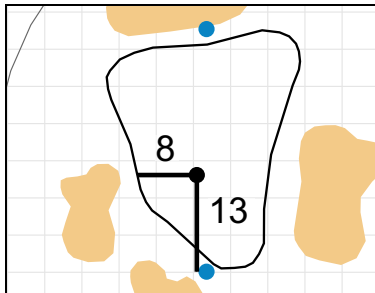

Stroke Play Round 1 - Saturday, April 28th, 2018 **USGA**[®]

1

Green Depth
32

7

Green Depth
30

13

Green Depth
23

2

Green Depth
37

8

Green Depth
34

14

Green Depth
43

3

Green Depth
26

9

Green Depth
41

15

Green Depth
38

4

Green Depth
33

10

Green Depth
36

16

Green Depth
28

12

Green Depth
39

18

Green Depth
30

U.S. Women's Amateur Four-Ball

El Caballero Country Club

Each side of a complete square on the green represents 5 yards. / Blue dots represent green front and back.