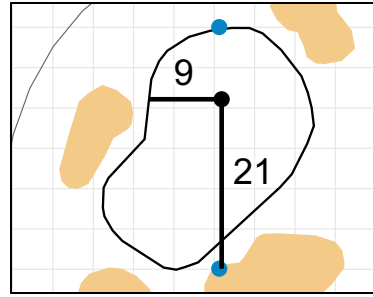

Stroke Play Round 1 - Saturday, April 28th, 2018 **USGA**[®]

1

Green Depth
32

7

Green Depth
30

13

Green Depth
23

2

Green Depth
37

8

Green Depth
34

14

Green Depth
43

3

Green Depth
26

9

Green Depth
41

15

Green Depth
38

4

Green Depth
33

10

Green Depth
36

16

Green Depth
28

12

Green Depth
39

18

Green Depth
30

U.S. Women's Amateur Four-Ball

El Caballero Country Club

Each side of a complete square on the green represents 5 yards. / Blue dots represent green front and back.