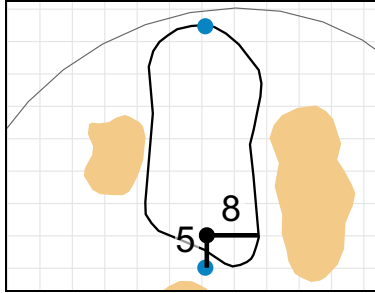

Stroke Play Round 1 - Saturday, April 28th, 2018 **USGA**[®]

1

Green Depth
32

7

Green Depth
30

13

Green Depth
23

2

Green Depth
37

8

Green Depth
34

14

Green Depth
43

3

Green Depth
26

9

Green Depth
41

15

Green Depth
38

4

Green Depth
33

10

Green Depth
36

16

Green Depth
28

12

Green Depth
39

18

Green Depth
30

U.S. Women's Amateur Four-Ball

El Caballero Country Club

Each side of a complete square on the green represents 5 yards. / Blue dots represent green front and back.