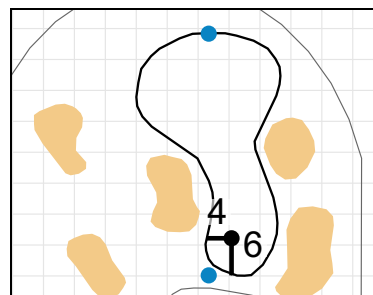

Green Depth
41

15

Green Depth
38

4

Green Depth
33

10

Green Depth
36

16

Green Depth
24

5

Green Depth
29

11

Green Depth
33

17

Green Depth
38

6

Green Depth
28

12

Green Depth
39

18

Green Depth
30

U.S. Women's Amateur Four-Ball

El Caballero Country Club

Each side of a complete square on the green represents 5 yards. / Blue dots represent green front and back.