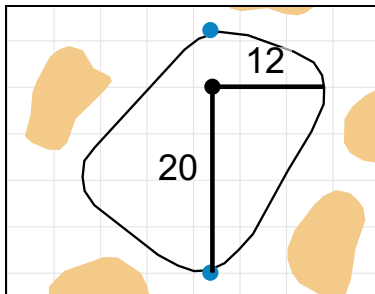

Stroke Play Round 1 - Saturday, April 28th, 2018 **USGA**[®]

1

Green Depth
32

7

Green Depth
30

13

Green Depth
23

2

Green Depth
37

8

Green Depth
34

14

Green Depth
43

3

Green Depth
26

9

Green Depth
41

15

Green Depth
38

4

Green Depth
33

10

Green Depth
36

16

Green Depth
28

12

Green Depth
39

18

Green Depth
30

U.S. Women's Amateur Four-Ball

El Caballero Country Club

Each side of a complete square on the green represents 5 yards. / Blue dots represent green front and back.